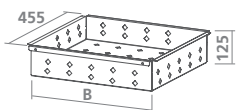

RACK ACCESSORIES MOKA

Accessori per telaio Moka - Accesorios para el bastidor Moka - Accessoires pour cadre coulissant Moka - Acesoários para bastidor Moka

Metallic drawer

Cassetto metallico - Cajón metálico

Panier métallique - Gavetao metálico

B	Cod.		
475	69320 13	1	
675	69321 13	1	
775	69322 13	1	

ST