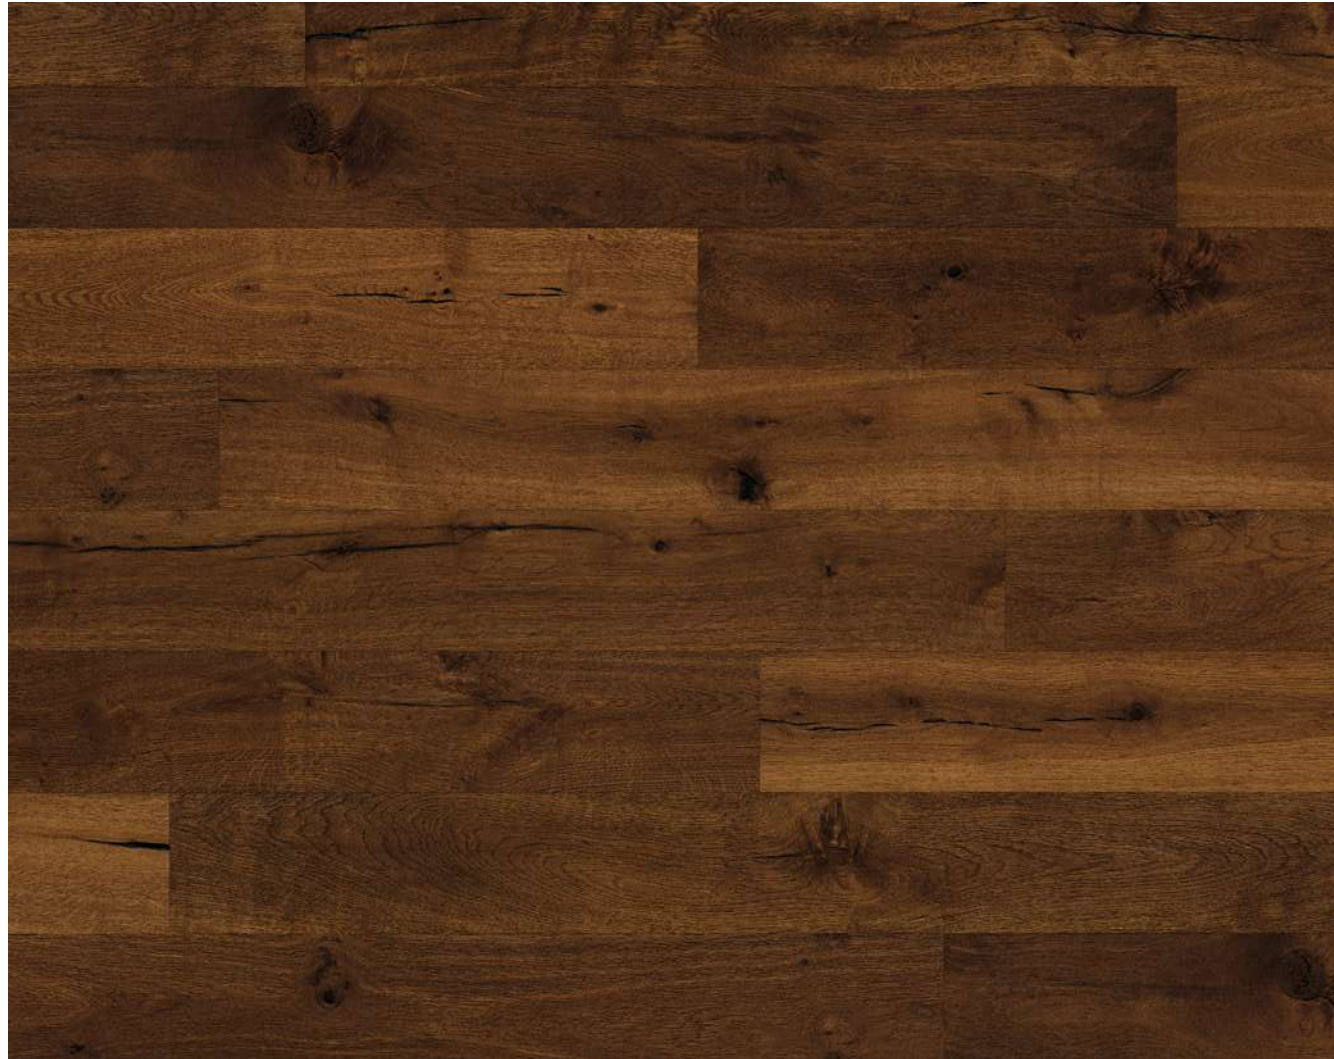

1739954

Engineered wood flooring
Trendtime 8
Oak smoked elephant skin
Classic
natural oil plus
4-sided bevel

Deep Elegance

Dark engineered wood floors look dramatic and at the same time attractive and cosy. Their sublime elegance shows rooms off in an expressive fashion.