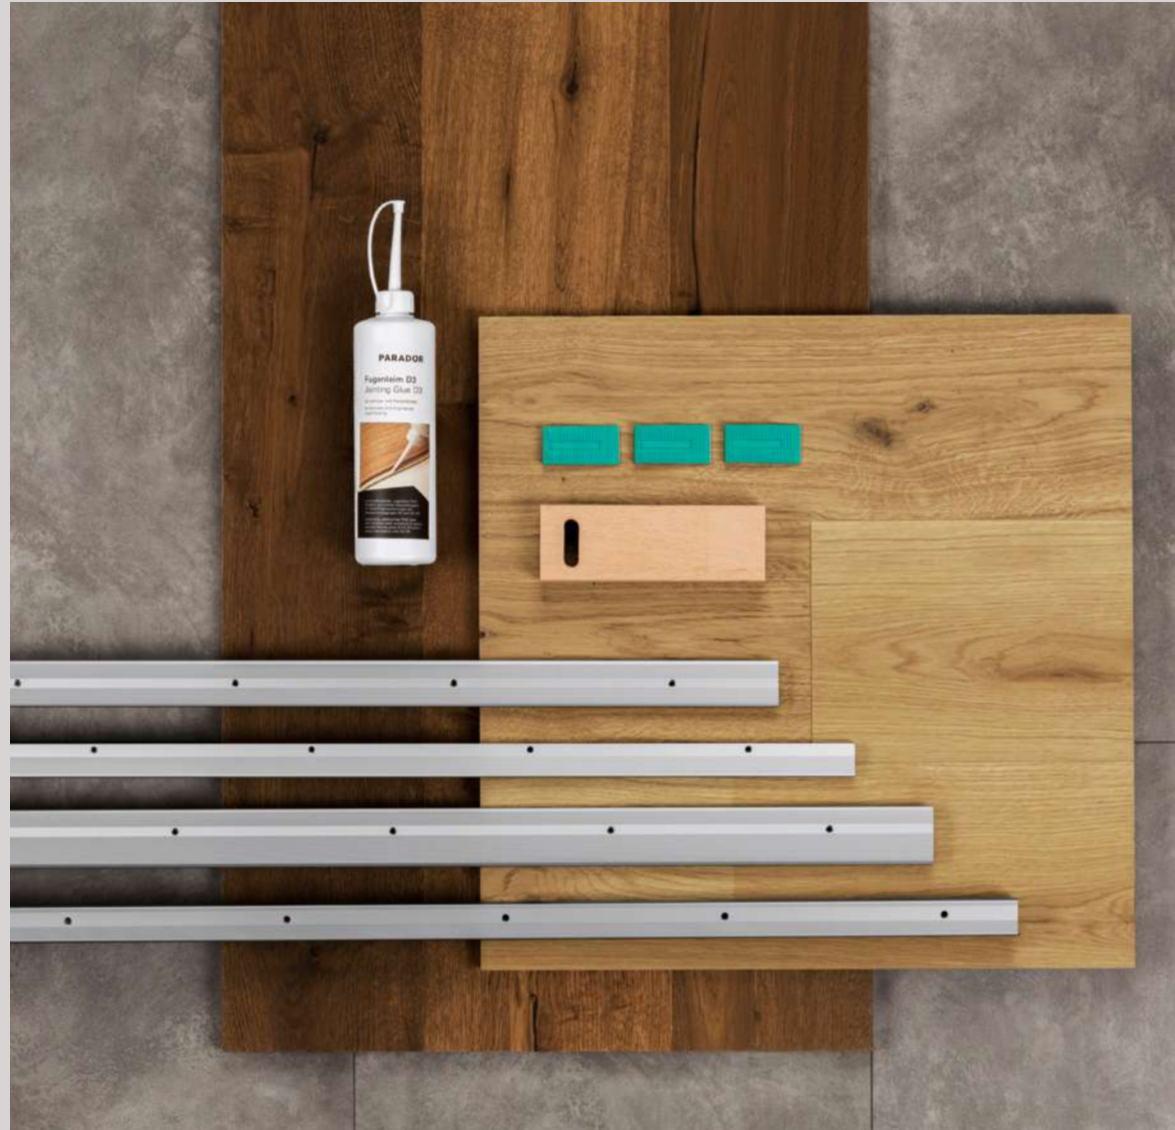

Underlays

Parador floors can be optimally installed for any application: our underlays even out small bumps and at the same time provide high compressive strength. With an integrated moisture barrier, the right product ensures the necessary moisture protection in case of mineral substrates.

parador.de/en/services/faq/underlays

Service with system: A perfect overall impression is down to the detail. That is why Parador provides exactly matching accessories for installation and care – for the joy of flooring. From the start.

Valuable information about accessories at parador.de/en/your-floor/how-to