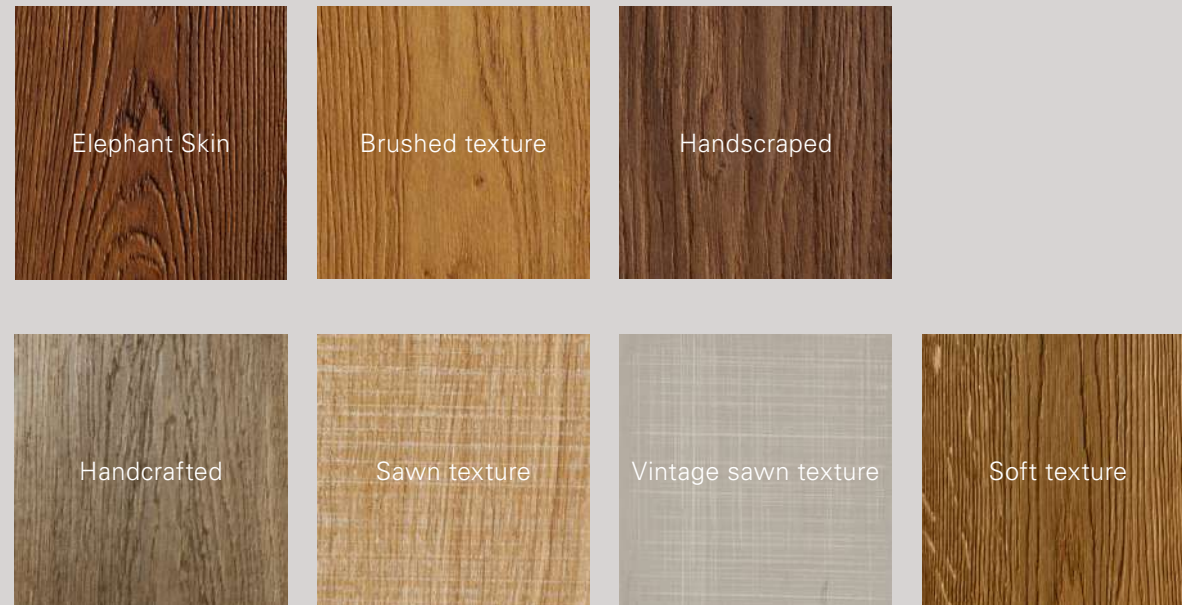

The lamella impregnation on the end side as well as the all-round impregnated top layer ensure enhanced swelling protection. The planks are given a lacquer or natural oil surface finish – for a permanently beautiful floor.

parador.de/en/your-floor/product-knowledge

Wood is a natural product and every plank is a unique specimen.

All-round lamella and top-layer impregnation for enhanced swelling protection

Suitable for installation on underfloor heating

Automatic-Click System with long and end edge locking*

- 1 Top layer
- 2 Softwood middle layer
- 3 Counter layer
- 4 Click connection

More than a surface

Due to the different surface treatments, the character of the wood material is tangibly accentuated. For instance, in the case of our Elephant Skin surface texture, grains, knots and cracks are brought out; in the case of the brushed texture, stainless steel brushes are used for an authentic feel.

Handscraped surfaces are given an original character by being planed by hand.

Handcrafted generates discreet features; the sawn texture and vintage sawn texture, which in addition reveal textures running lengthways, stand for an archaic look.