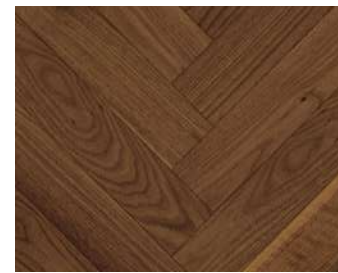

1743195

Walnut
Natur
matt lacquer
4-sided mini bevel

1744419

Oak smoked
Natur
extra matt lacquer
4-sided mini bevel

1601584

Oak black
Living
matt lacquer
4-sided mini bevel

Besides large-format planks and current strip flooring looks, Loftplanks and Multiplanks are the format and installation highlights in the range. Herringbone is witnessing a revival and also setting self-assured trend standards as a timeless classic. *Find out more about this on Page 62.*