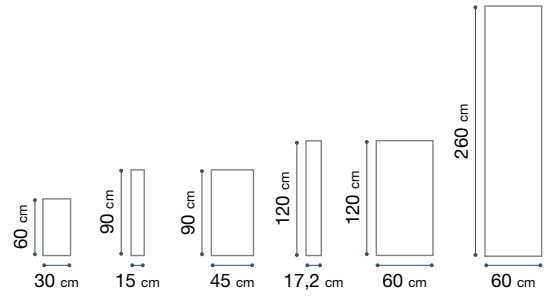

Suggestion profil :

Incense grey

Hamman wood 17.2x120 cm

Hamam wood 17.2x120 cm

Cargo wood 17.2x120 cm

15 X 90 CM

Oak

Light grey oak
 P5501G18
 3100038185957
 Suggestion profil :
 Grey