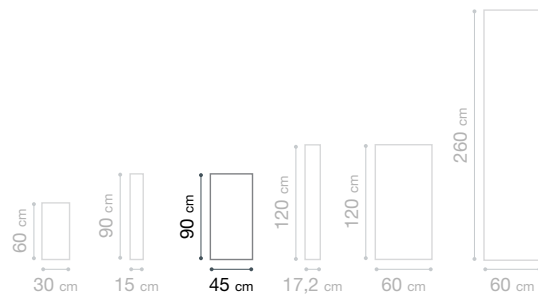

White stone
P4901G01
3100038181058
Suggestion profil :
Grey ou métal aluminium

Grey concrete 60x120 cm

White stone 60x120 cm

Cream slate 60x120 cm

MINERALES

45 X 90 CM

SLATE

45 x 90 cm