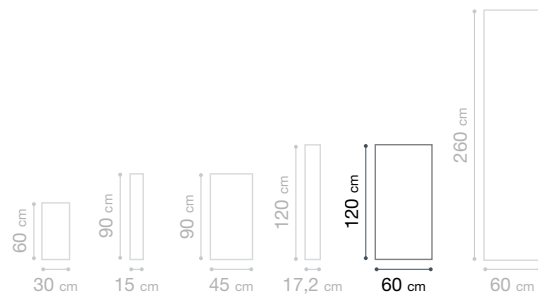

STONE

60 x 120 cm