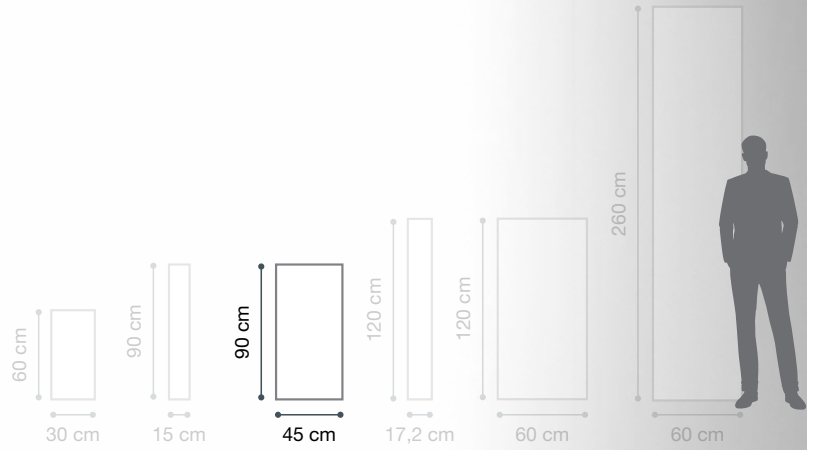

White stone
P4901G01
3100038181058
Suggestion profil :
Grey ou métal aluminium

Grey concrete 60x120 cm

White stone 60x120 cm

Cream slate 60x120 cm

MINERALES

45 X 90 CM

SLATE

45 x 90 cm