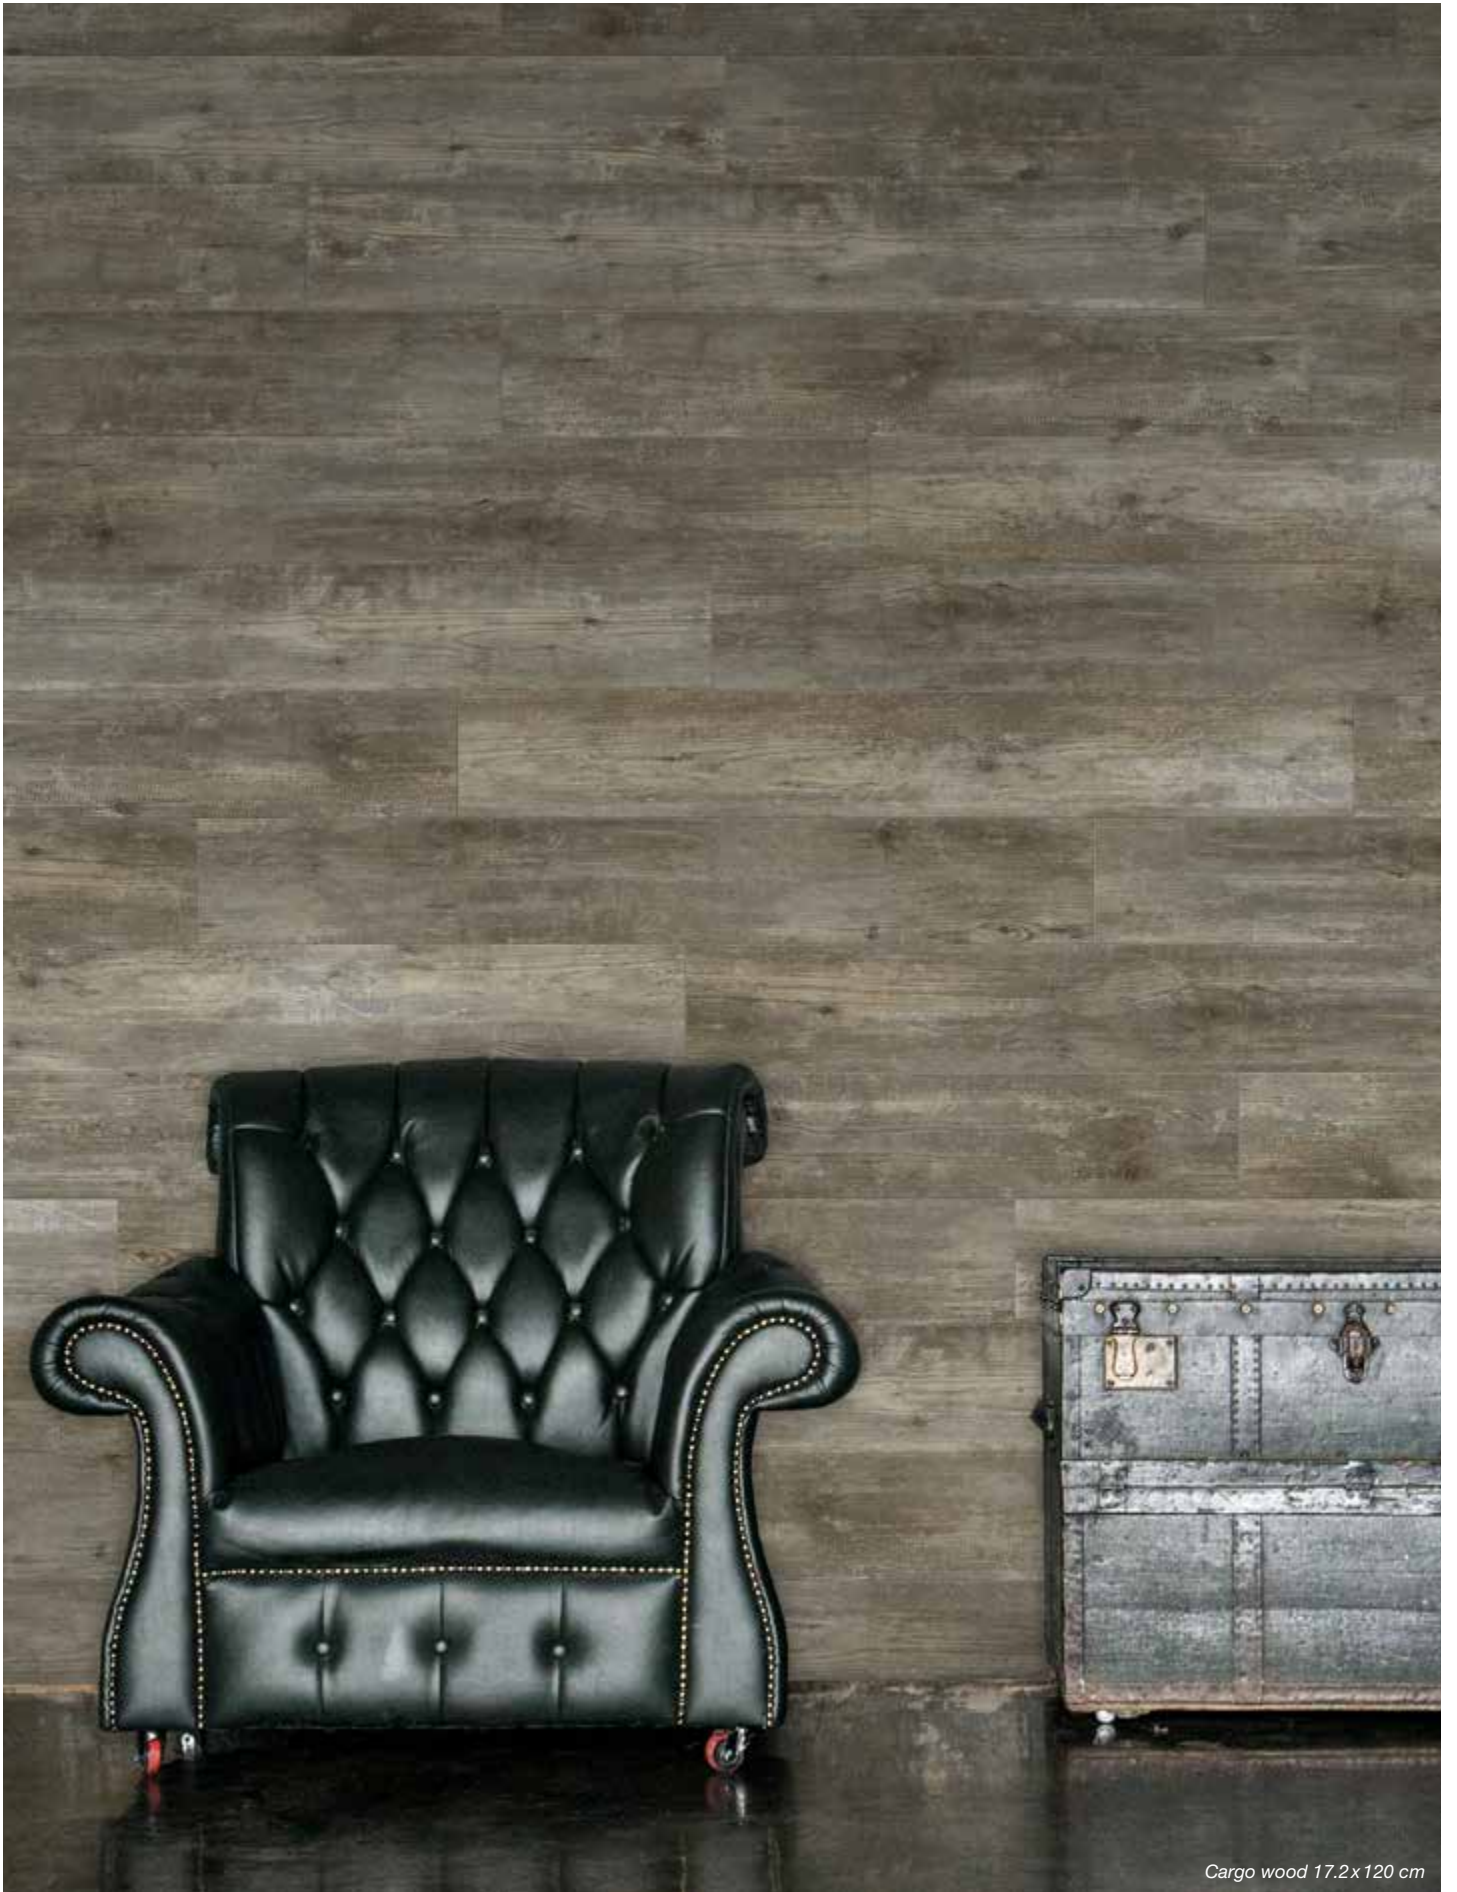

Suggestion profil :

Incense grey

Hamman wood 17.2x120 cm

Hamam wood 17.2x120 cm

Cargo wood 17.2x120 cm

15 X 90 CM

Oak

Light grey oak
 P5501G18
 3100038185957
 Suggestion profil :
 Grey