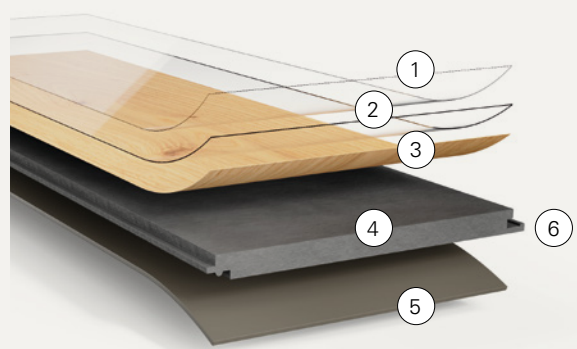

Durable and of high performance,
our vinyl flooring appeals to discerning
individuals **who appreciate style and
quality.**

	Vinyl flooring with SPC core board
Product construction	1 UV coating layer 2 Vinyl wear layer 3 Vinyl decor layer 4 SPC core layer 5 Akustik counter layer* 6 Comfort-Click System
Water resistance in case of standing water (according to ISO 4760)	waterproof
For extreme room situations	✓
Integrated footfall sound insulation	✓*
Suitable for slightly uneven substrates	✓
Dimensionally stable	✓
Installation over joints and through doors	✓
Installation height	low (5-6 mm)
Wear layer	0,55 mm | 0,30 mm for Basic
Wear class for private use	high (WC23)
Wear class for commercial use	high (WC33) | low for Basic (WC31)
Installation type	Click connection Comfort-Click, Click connection Unizip (Trendtime 3)***

* SPC Trendtime 3 without integrated footfall sound insulation.

Discover all
the technical
features on our
website.