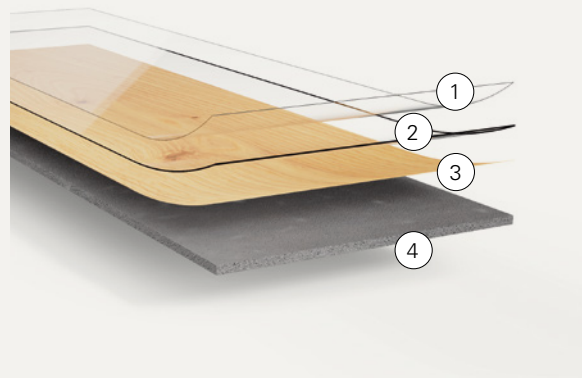

Suitable for underfloor heating and cooling

Healthy in the home

Guarantee: Lifetime for private use (Basic: 15-year-guarantee)

Vinyl flooring with HDF core board

Vinyl flooring for gluing (Dryback)

- 1 UV coating layer
- 2 Vinyl wear layer
- 3 Vinyl decor layer
- 4 Vinyl core layer
- 5 HDF core board
- 6 Cork layer
- 7 Safe-Lock® PRO