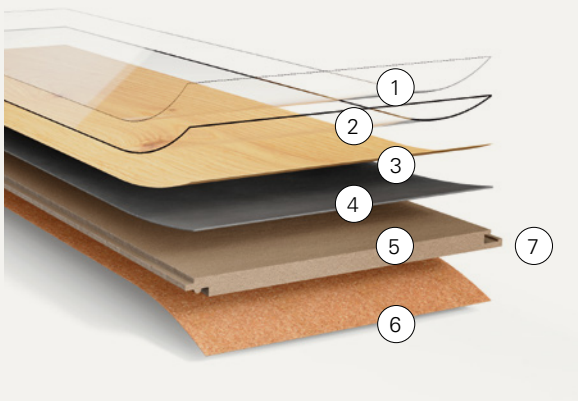

Suitable for underfloor heating and cooling

Healthy in the home

Guarantee: Lifetime for private use (Basic: 15-year-guarantee)

Vinyl flooring with HDF core board

Vinyl flooring for gluing (Dryback)

- 1 UV coating layer
- 2 Vinyl wear layer
- 3 Vinyl decor layer
- 4 Vinyl core layer
- 5 HDF core board
- 6 Cork layer
- 7 Safe-Lock® PRO