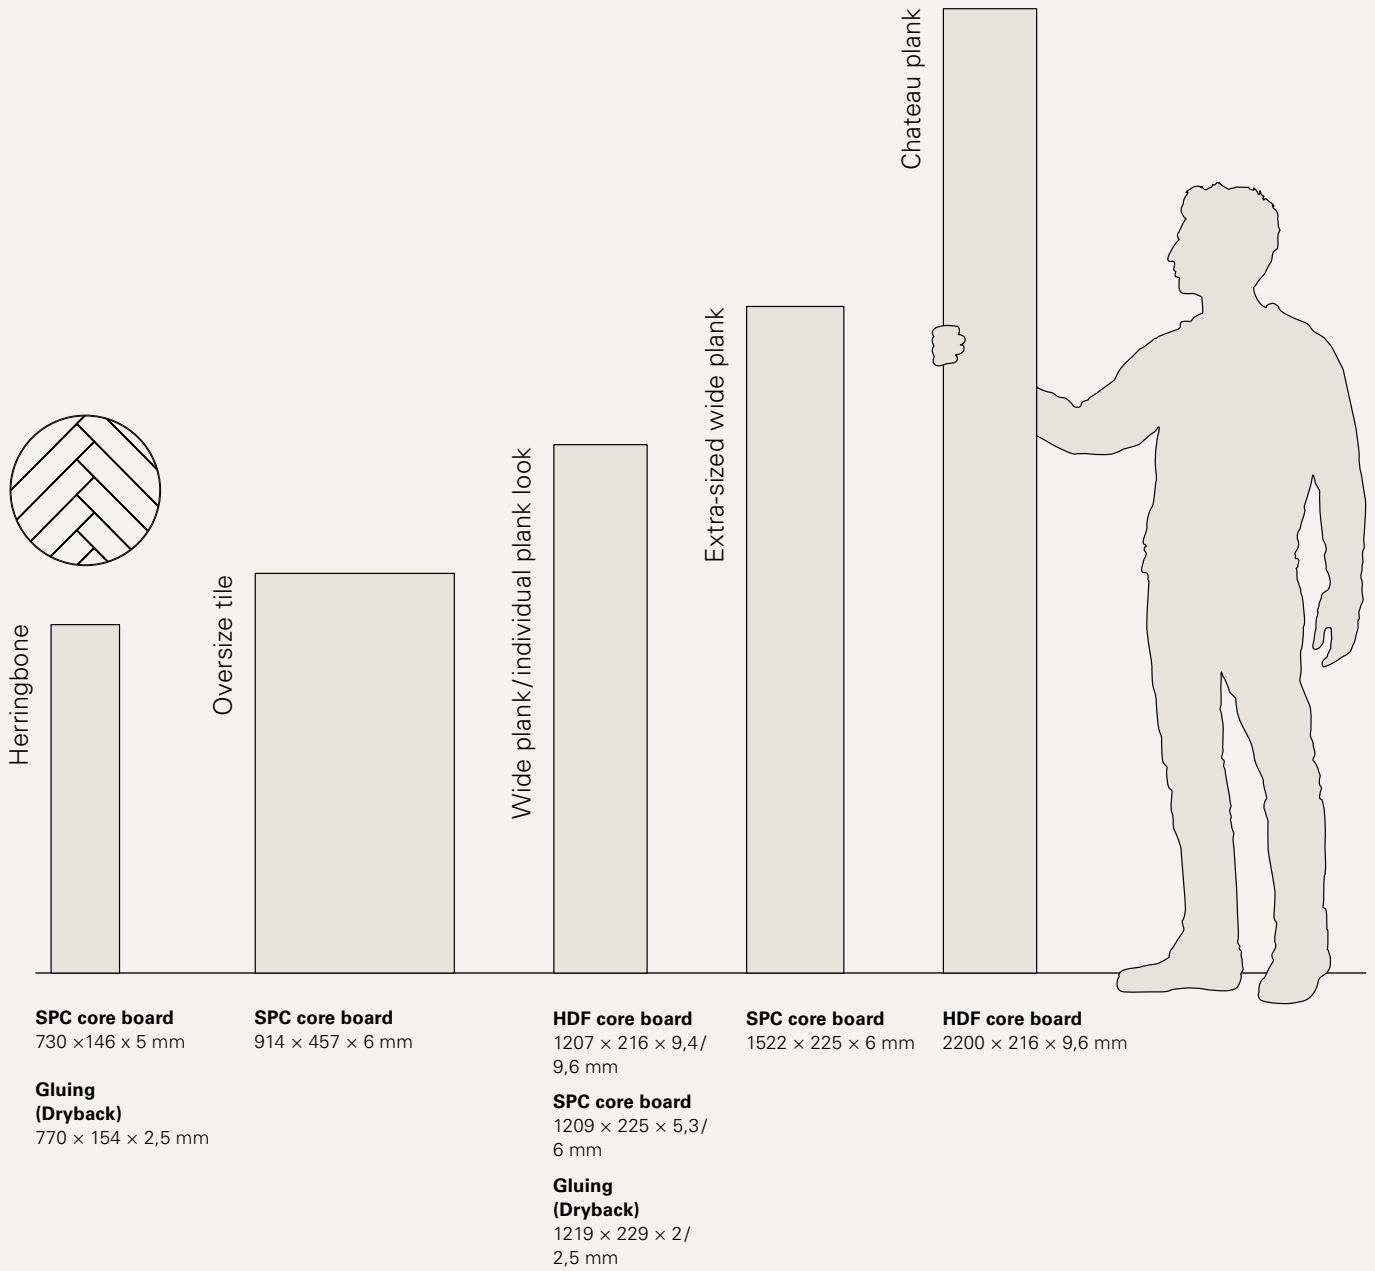

Living responsibility

We are continuously certified by independent institutions. Production and product quality go beyond statutory requirements because we believe in going the extra mile to ensure we are as responsible and effective as possible.