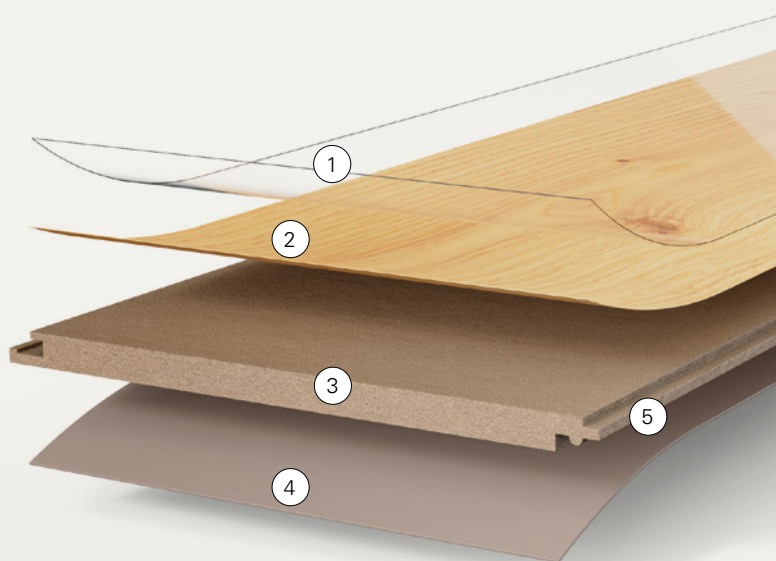

Lifetime guarantee for private use
Basic: 15-year guarantee for private use

PVC- and
plasticiser-free

- 1 Overlay
- 2 Decor paper
- 3 HDF core board
- 4 Counter layer
- 5 Click connection Safe-Lock® PRO*