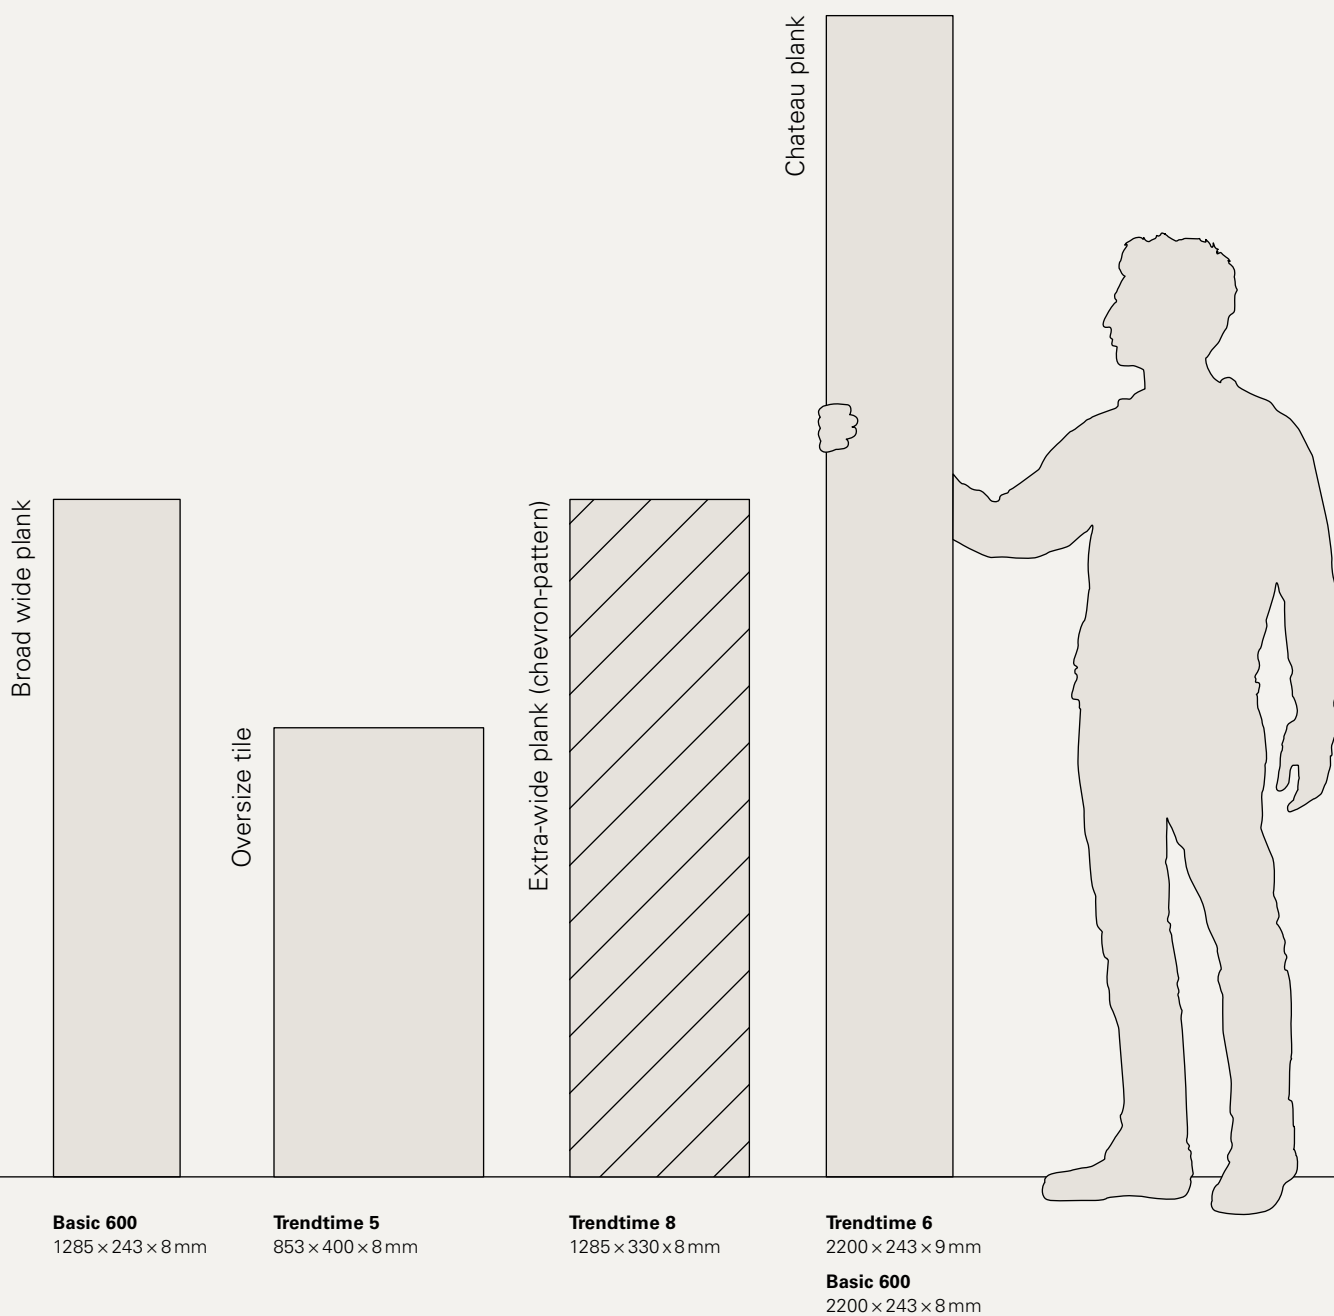

Plank formats

Our collection is available in many different plank formats, from 3-strip and wide plank, to herringbone, chateau planks and more!

Discover all the technical features on our website.