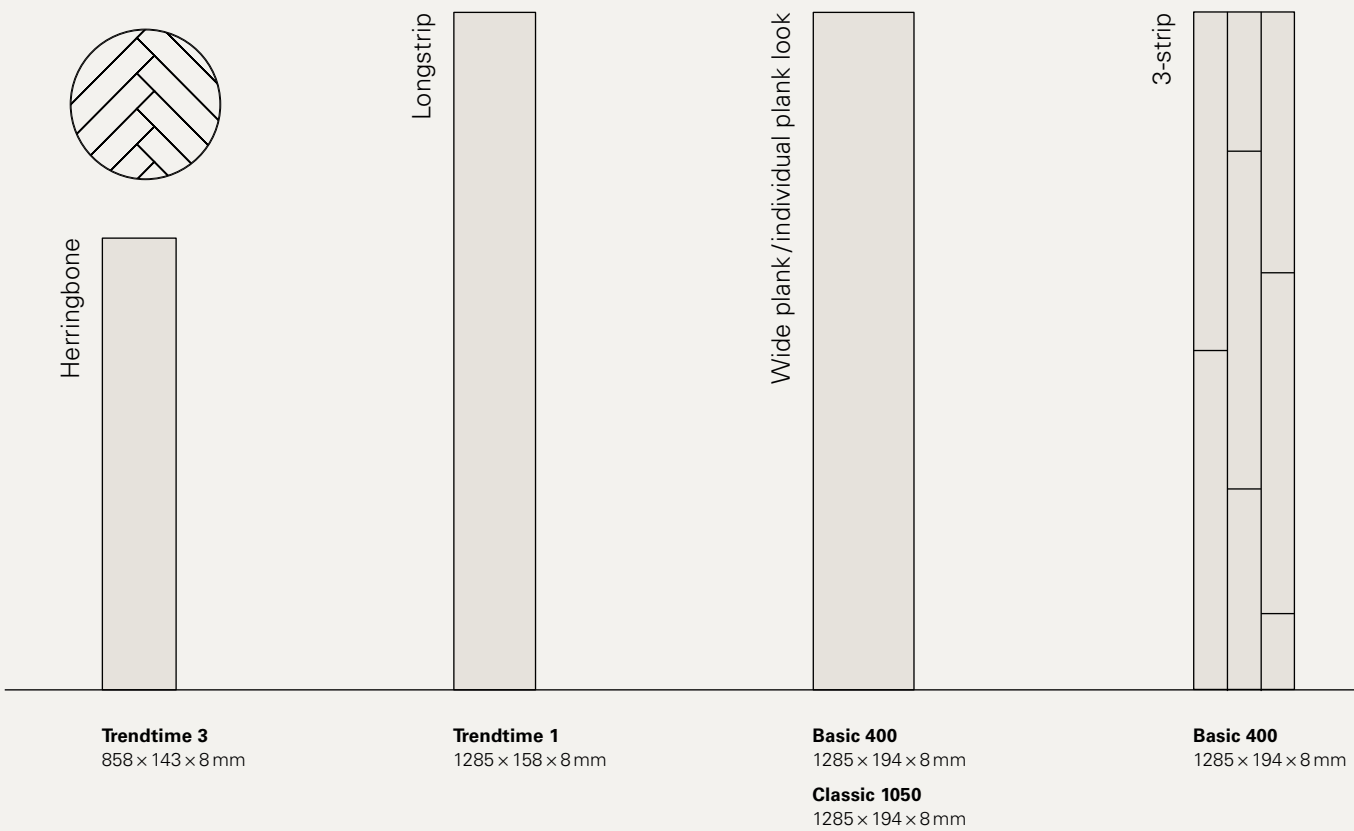

Structures and joints

Together with the amazing looks of the decors, the surface texture and joint pattern create a harmonious overall experience. While the joint pattern creates the characteristic profile of the floor, the textured embossing makes the material of the decor, such as wood, stone or concrete very realistic and authentic.